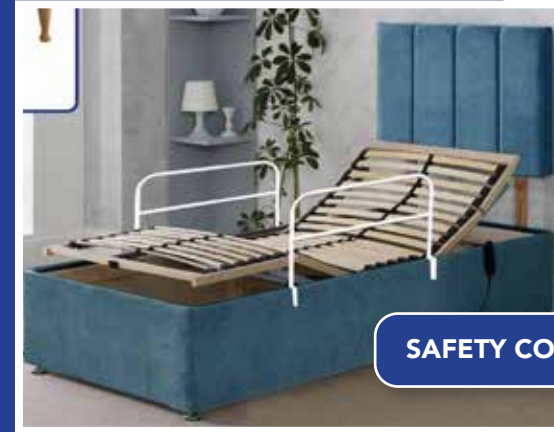

SAFETY COT SIDES