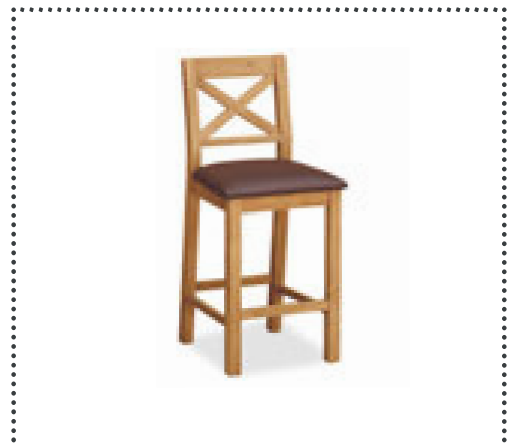

Contact us:

Lytham 01253 731433
Southport 01704 535204
sales@molloysfurnishers.co.uk