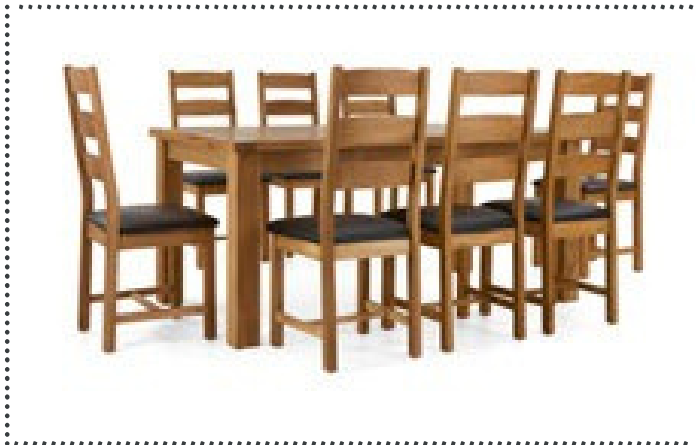

Contact us:

Lytham 01253 731433
Southport 01704 535204
sales@molloysfurnishers.co.uk