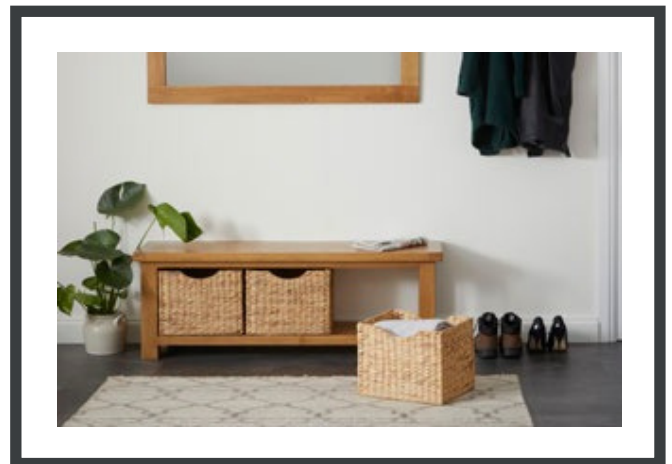

# Sandwood Range

This range is a proven collection of oak furniture for every room in the house. The slightly rustic waxed finish exudes a feeling of comfortable and easy to live with charm. The huge selection of product gives ample scope for finding the right size option for any room. It can easily be paired with the more compact sized version of this range to give an even greater opportunity to maximise space and practicality.