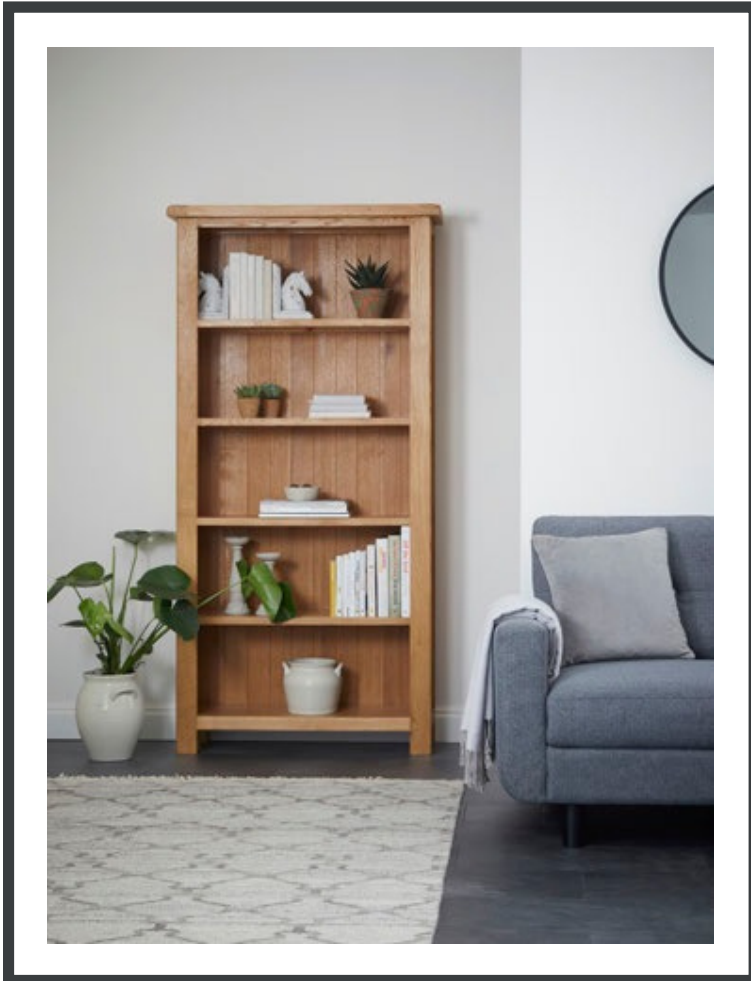

# Sandwood Range

This range is a proven collection of oak furniture for every room in the house. The slightly rustic waxed finish exudes a feeling of comfortable and easy to live with charm. The huge selection of product gives ample scope for finding the right size option for any room. It can easily be paired with the more compact sized version of this range to give an even greater opportunity to maximise space and practicality.

# Sandwood Range

2127  
**Large Coffee Table With Drawer And Shelf**  
 W1100 x H500 x D700mm

2126  
**Coffee Table With Drawer**  
 W925 x H450 x D600mm

2124  
**Coffee Table**  
 W900 x H500 x D600mm

2125  
**Large Coffee Table**  
 W1100 x H500 x D700mm